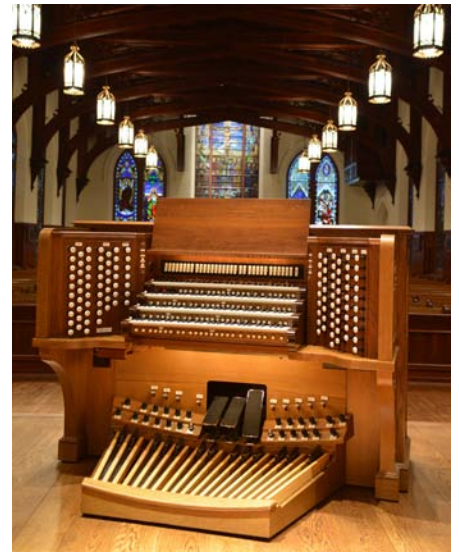

The Cathedral Organ

Aeolian-Skinner Organ Company, Boston, Massachusetts

Opus 976, 1938

97 ranks

GREAT (II)

Violon 16
Principal 8
Viola Pomposa 8 (Ch.)
Flûte octaviante 8
Bourdon 8
Octave 4
Rohrflöte 4
Super Octave 2
IV Fourniture 1-1/3
IV Cymbel 1
Contra Tromba 16
Tromba 8
Tromba Clarion 4
Trompette en-Chamade 8 (Solo)
Tremulant
Chimes